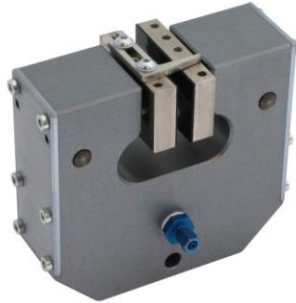

G0263 - Grips, Pneumatic Vise 2.4kN 30x50mm Serrated Jaw (Serrated Jaws included)
Other Grip Faces “Jaws” available upon request