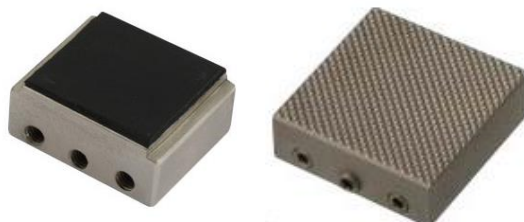

AT10/T2000D/T10D Grip Catalog

Other grip options are available upon request

P1238 56 mm Dia. Aluminum Compression Platen (set of platens)

P1239 116 mm Dia. Aluminum Compression Platen (set of platens)

G0228 O-Ring 15mm/25mm Dia. w/120v option Grips

Other diameter spools available upon request

S1684 – Spool, O-Ring 18.3mm Diameter

S1685 – Spool, O-Ring 22.3mm Diameter

G0227 Eccentric Roller Grips 1kN Aluminum (set of grips)

G0230 Grips, Pneumatic Wedge 10kn Serrated Jaws (set of grips)
Grips come standard with F0405

F0405 - 0-6mm Opening Wedge Pyramid (Serrated) Jaws (supplier p/n TH175-10-BP6) (set of jaws)

G0229 - Grips, Pneumatic Vise 1.2kN Serrated Jaws (set of grips)
Grips come standard with F0403

F0403 - 30x30 mm Vise Pyramid (Serrated) Jaws (supplier p/n TH240k-BP) (set of jaws)
F0404 - 30x30 mm Vise Rubber Jaws (supplier p/n TH240k-BG) (set of jaws)

Filament, Fibers, Yarns, Cords, Wires and Strands Pneumatic Grips (set of grips)
Grips come standard with faces listed below each grip. Additional grip faces are available.

G0231 – Pneumatic Rope 200N Grips
F0406 – 200N Diamond Coated Rope Grip Face